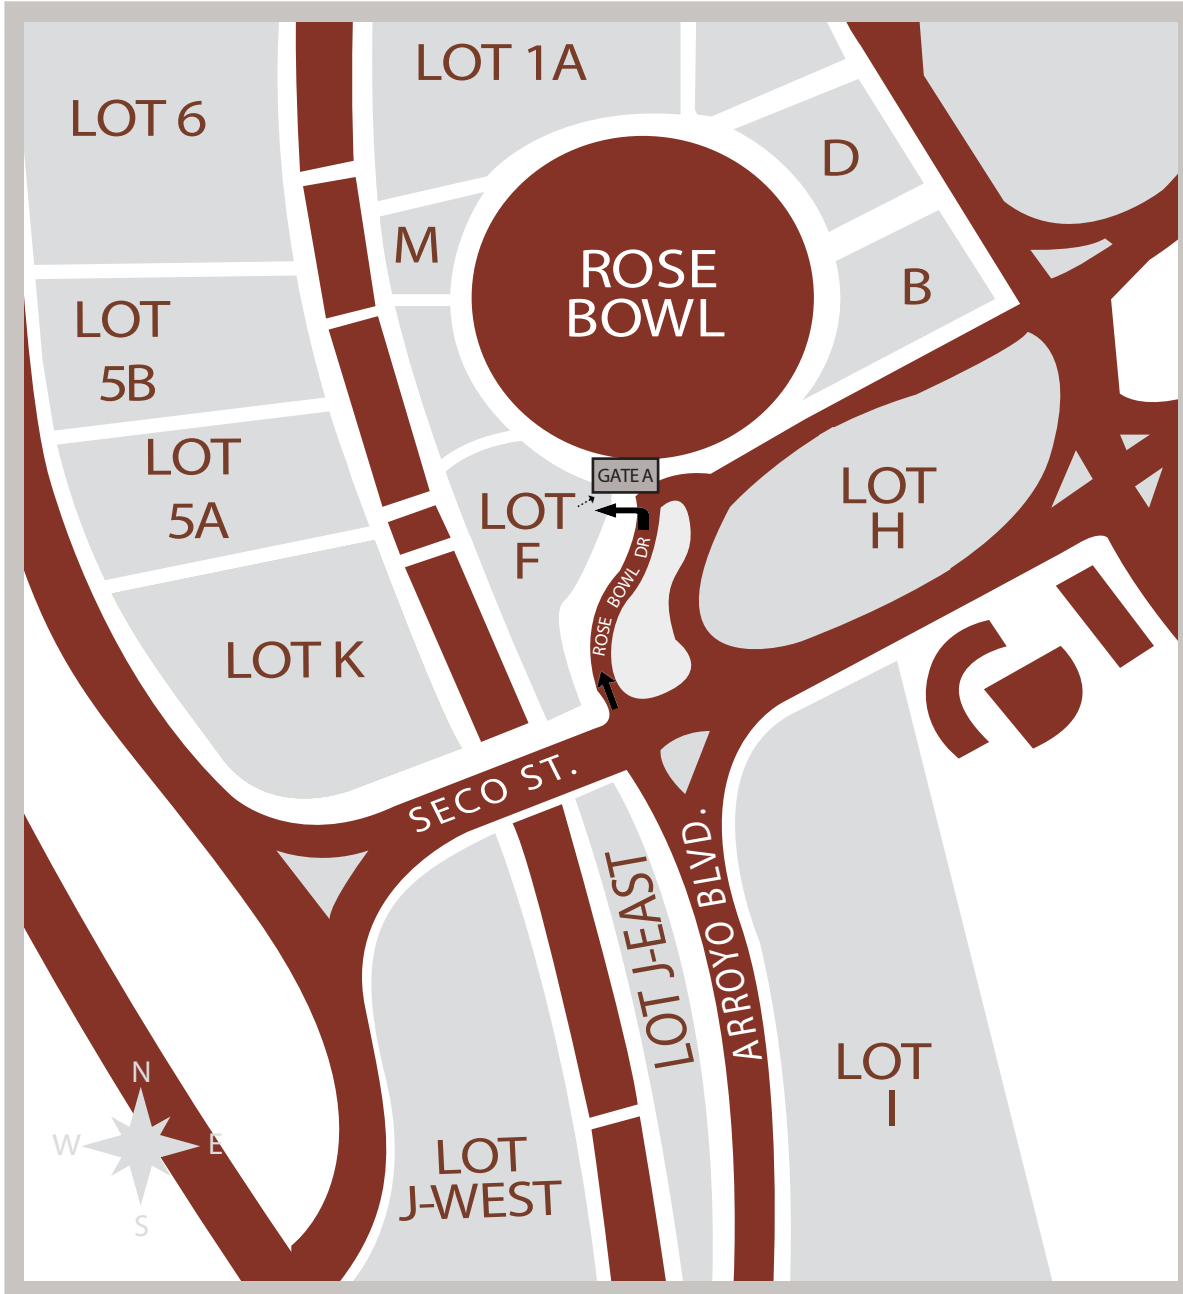

# Rose Bowl

## SPECIAL EVENTS

FROM THE WEST VIA  
SALVIA CANYON  
Right on West Drive  
Left on Seco Street  
Left on Rose Bowl Drive  
Left into Parking Lot F  
Enter through Gate A

FROM THE EAST VIA  
MOUNTAIN/SECO ST  
Right on Rose Bowl Drive  
Left into Parking Lot F  
Enter through Gate A

FROM THE SOUTH VIA  
ARROYO BLVD  
Stay left on Arroyo  
Boulevard to continue  
on to Rose Bowl Drive  
Left into Parking Lot F  
Enter through Gate A